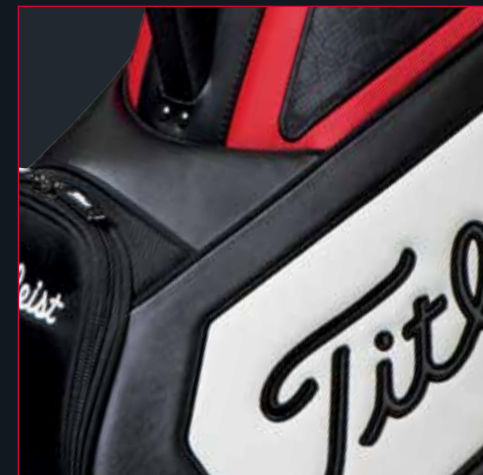

Den Caddy
TA7ACDC-061
MSRP $120